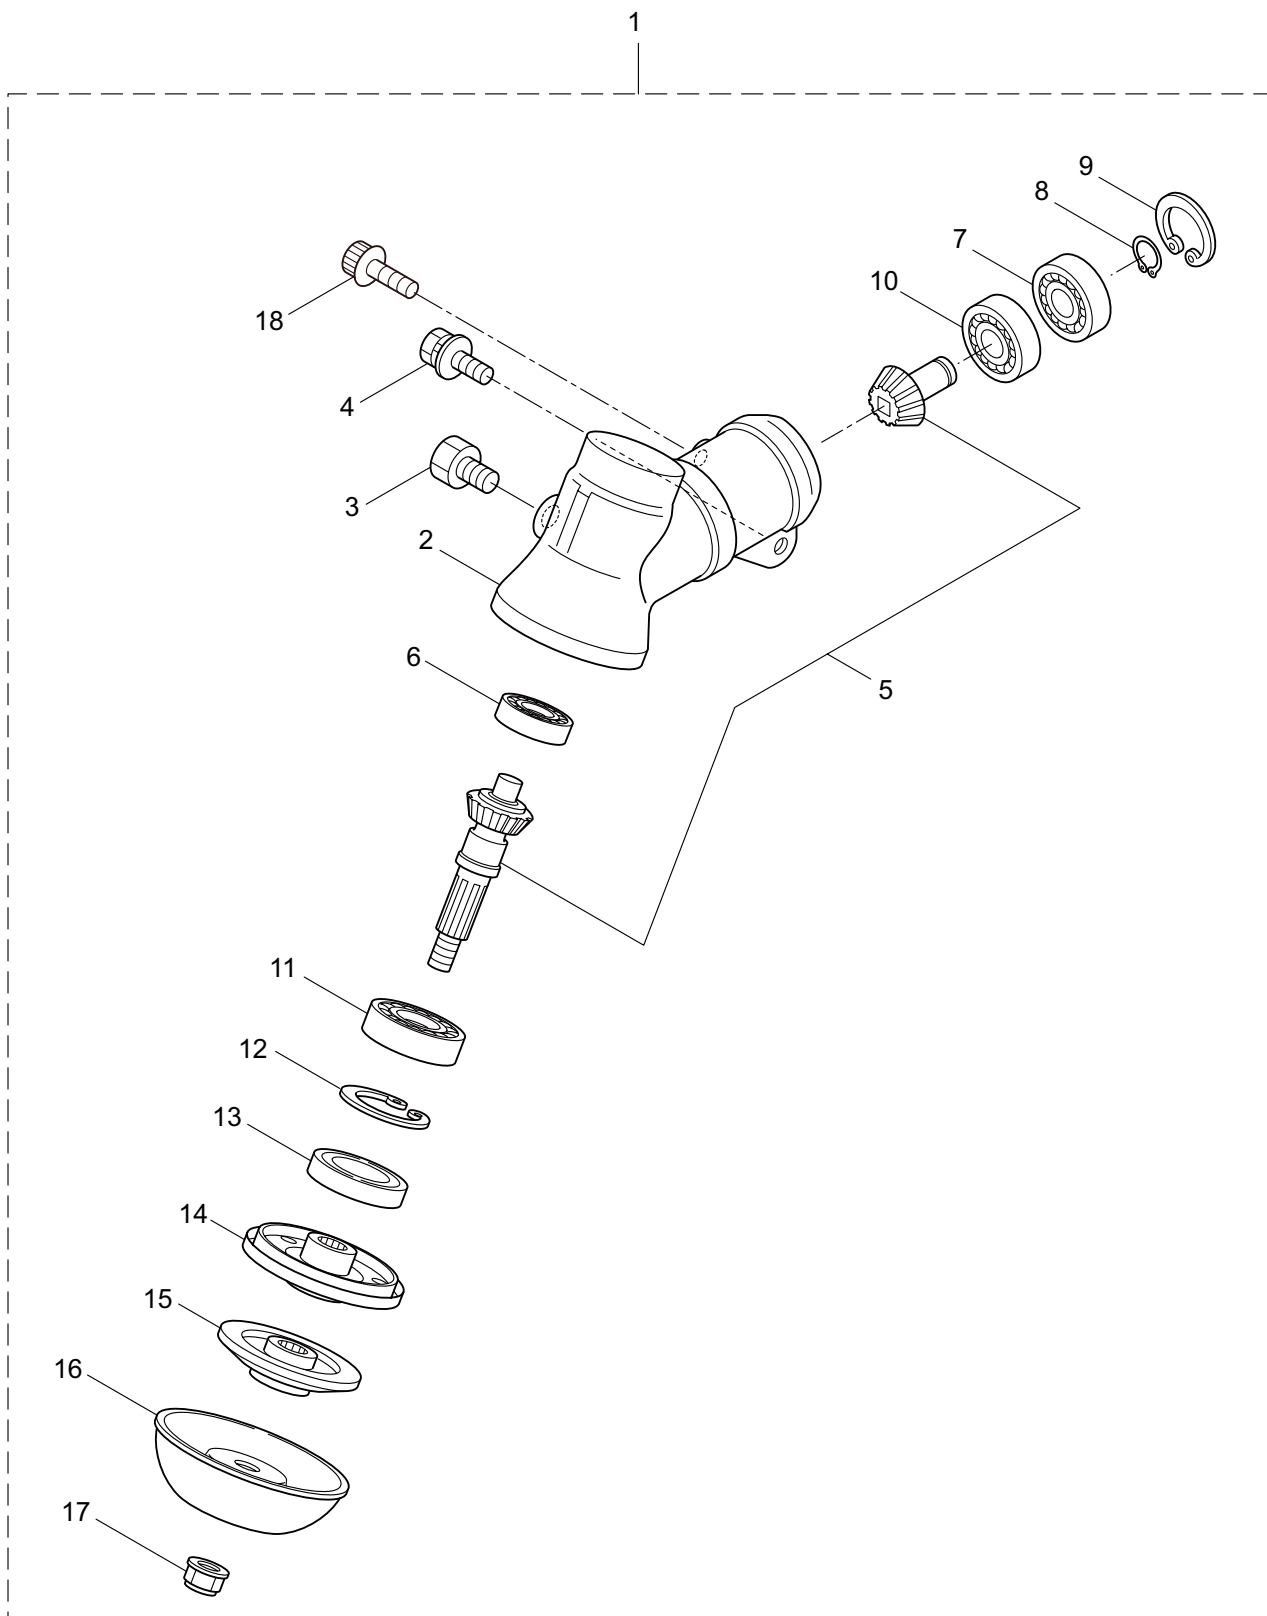

BC5022H-RS
3. GEAR CASE

Ref. No.	Part No.	Part Name	Q'ty	Remarks
3-1	234835	Gearcase Ass'y	1	Incl.2-18
3-2	232833	Gearcase	1	
3-3	234109	Bolt	1	M8x8
3-4	217134	Bolt	1	M6x30
3-5	234349	Gear Set	1	
3-6	014490	Bearing	1	#6000
3-7	106933	Bearing	1	#6000Z
3-8	014210	Snap Ring	1	#10
3-9	054676	Snap Ring	1	#26
3-10	014490	Bearing	1	#6000
3-11	012544	Bearing	1	#6202
3-12	012380	Snap Ring	1	#35
3-13	232049	Oil Seal	1	D21355
3-14	232322	Bracket A Ass'y	1	
3-15	232052	Bracket B	1	
3-16	230849	Stabilizer	1	
3-17	232920	Nut	1	M10x1.25
3-18	217135	Bolt	1	M6x10