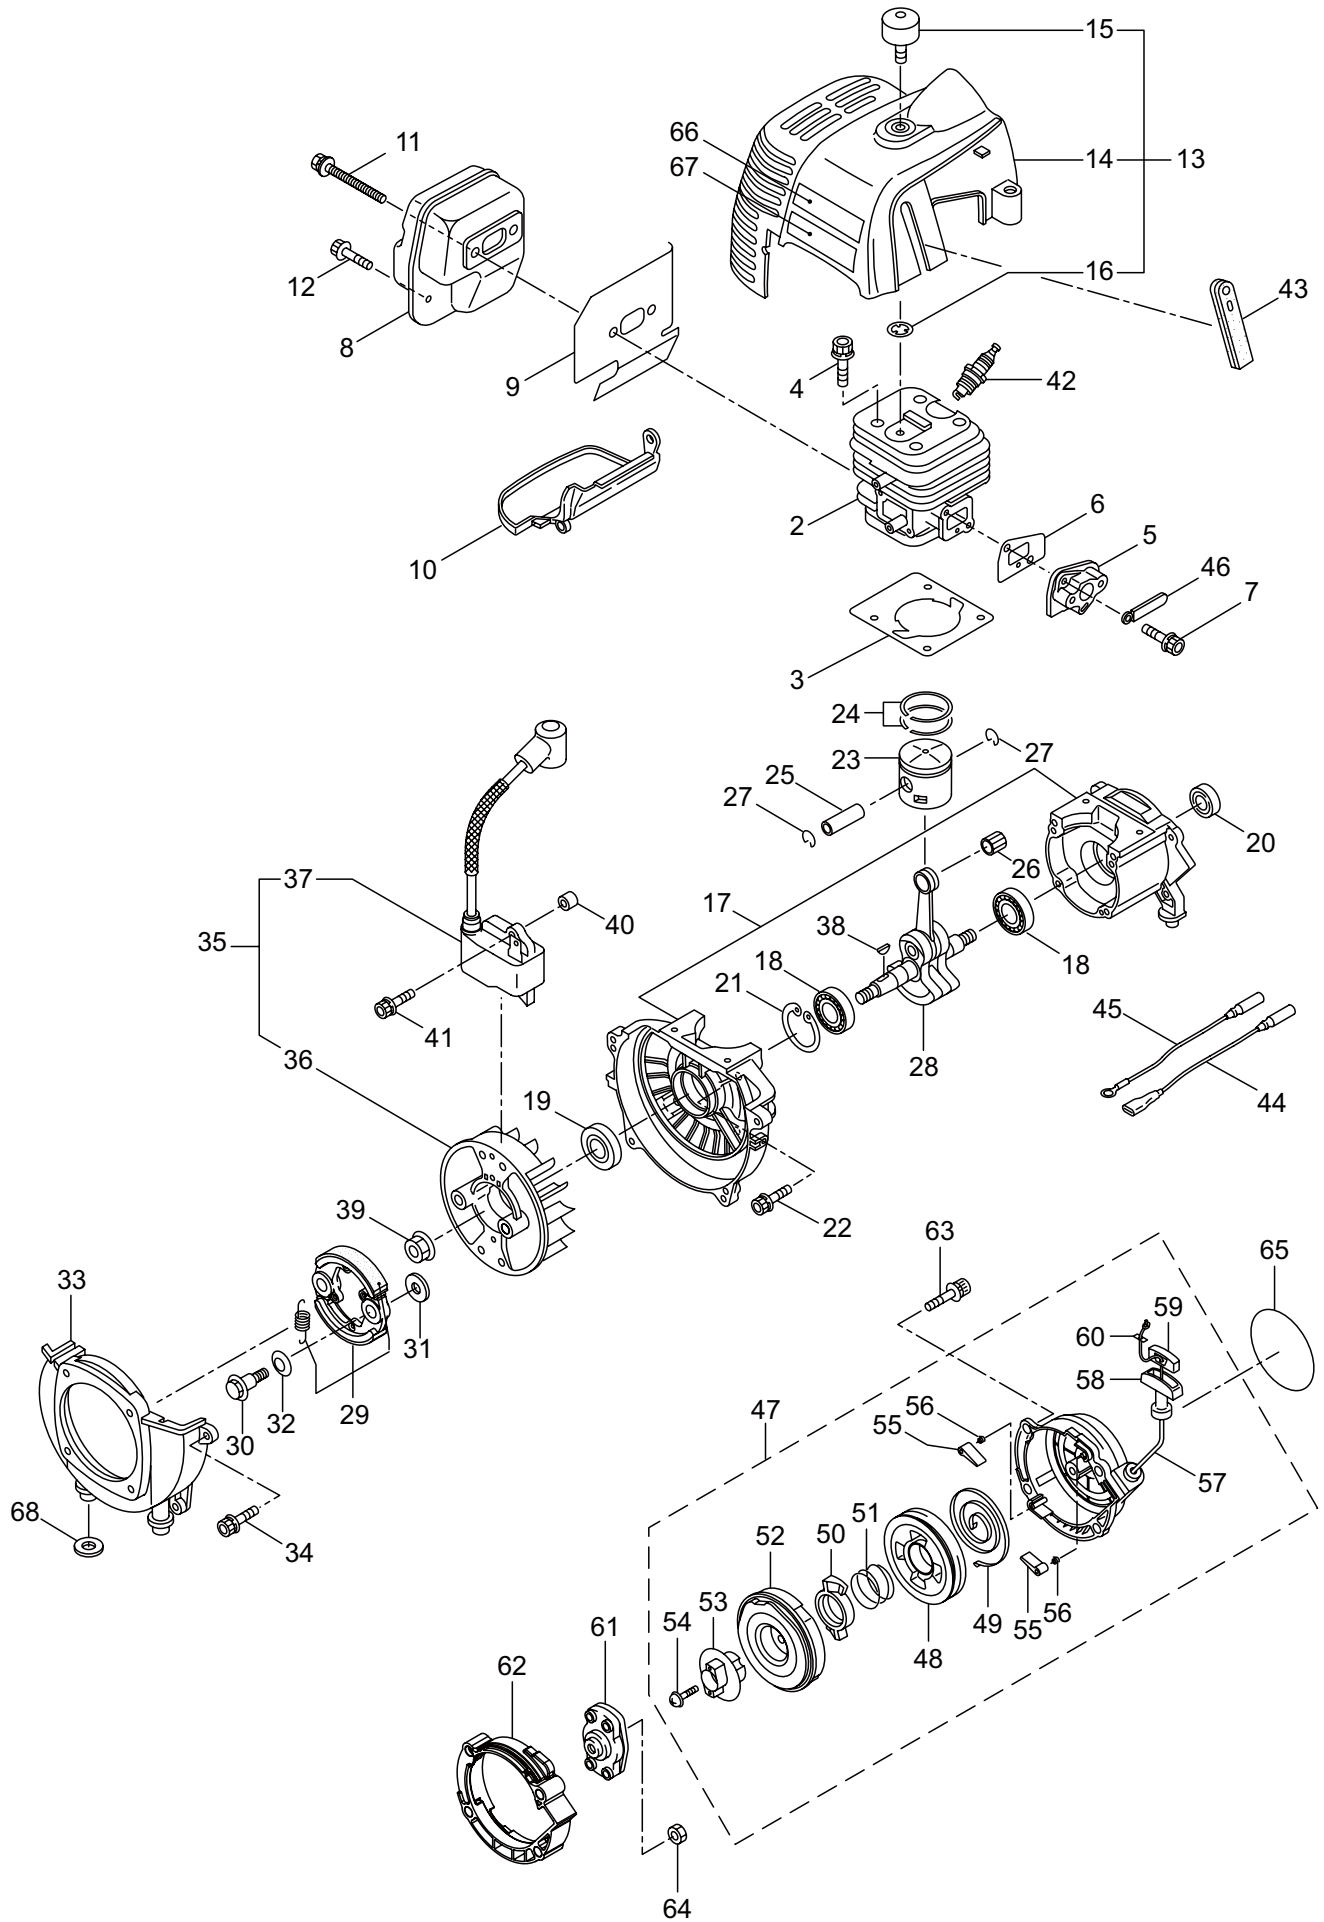

BC5022H-RS
2. MAIN BODY

Ref. No.	Part No.	Part Name	Q'ty	Remarks
2-46	230747	String Cutter	1	M5x20
2-47	261250	Cap Screw	1	
2-48	228325	Nut	1	
2-49	230748	Cover Extention	1	
2-50	219161	Wire Guide	2	
2-51	219113	Cap Screw	4	M6x20

BC5022H-RS

4. ENGINE

Ref. No.	Part No.	Part Name	Q'ty	Remarks
4-46	264588	Clamp	1	Incl.48-60
4-47	286919	Recoil Ass'y	1	
4-48	280994	Pulley	1	
4-49	280995	Spiral Spring	1	
4-50	280996	Pawl	1	
4-51	280997	Return Spring	1	
4-52	555277	Spring Comp	1	
4-53	280999	Plate	1	
4-54	281000	Set Screw	1	
4-55	281001	Pawl	2	
4-56	281002	Return Spring	2	
4-57	281004	Starter Rope	1	
4-58	262633	Starter Grip	1	
4-59	262981	Cap	1	
4-60	281005	Rope Stopper	1	
4-61	280834	Starter Pulley Ass'y	1	M5x40 M8 MARUYAMA
4-62	286922	Adapter	1	
4-63	261999	Cap Screw	4	
4-64	126990	Nut	1	
4-65	248685	Label	1	
4-66	265694	Label	1	MARUYAMA
4-67	246302	Label	1	
4-68	285735	Packing	4	