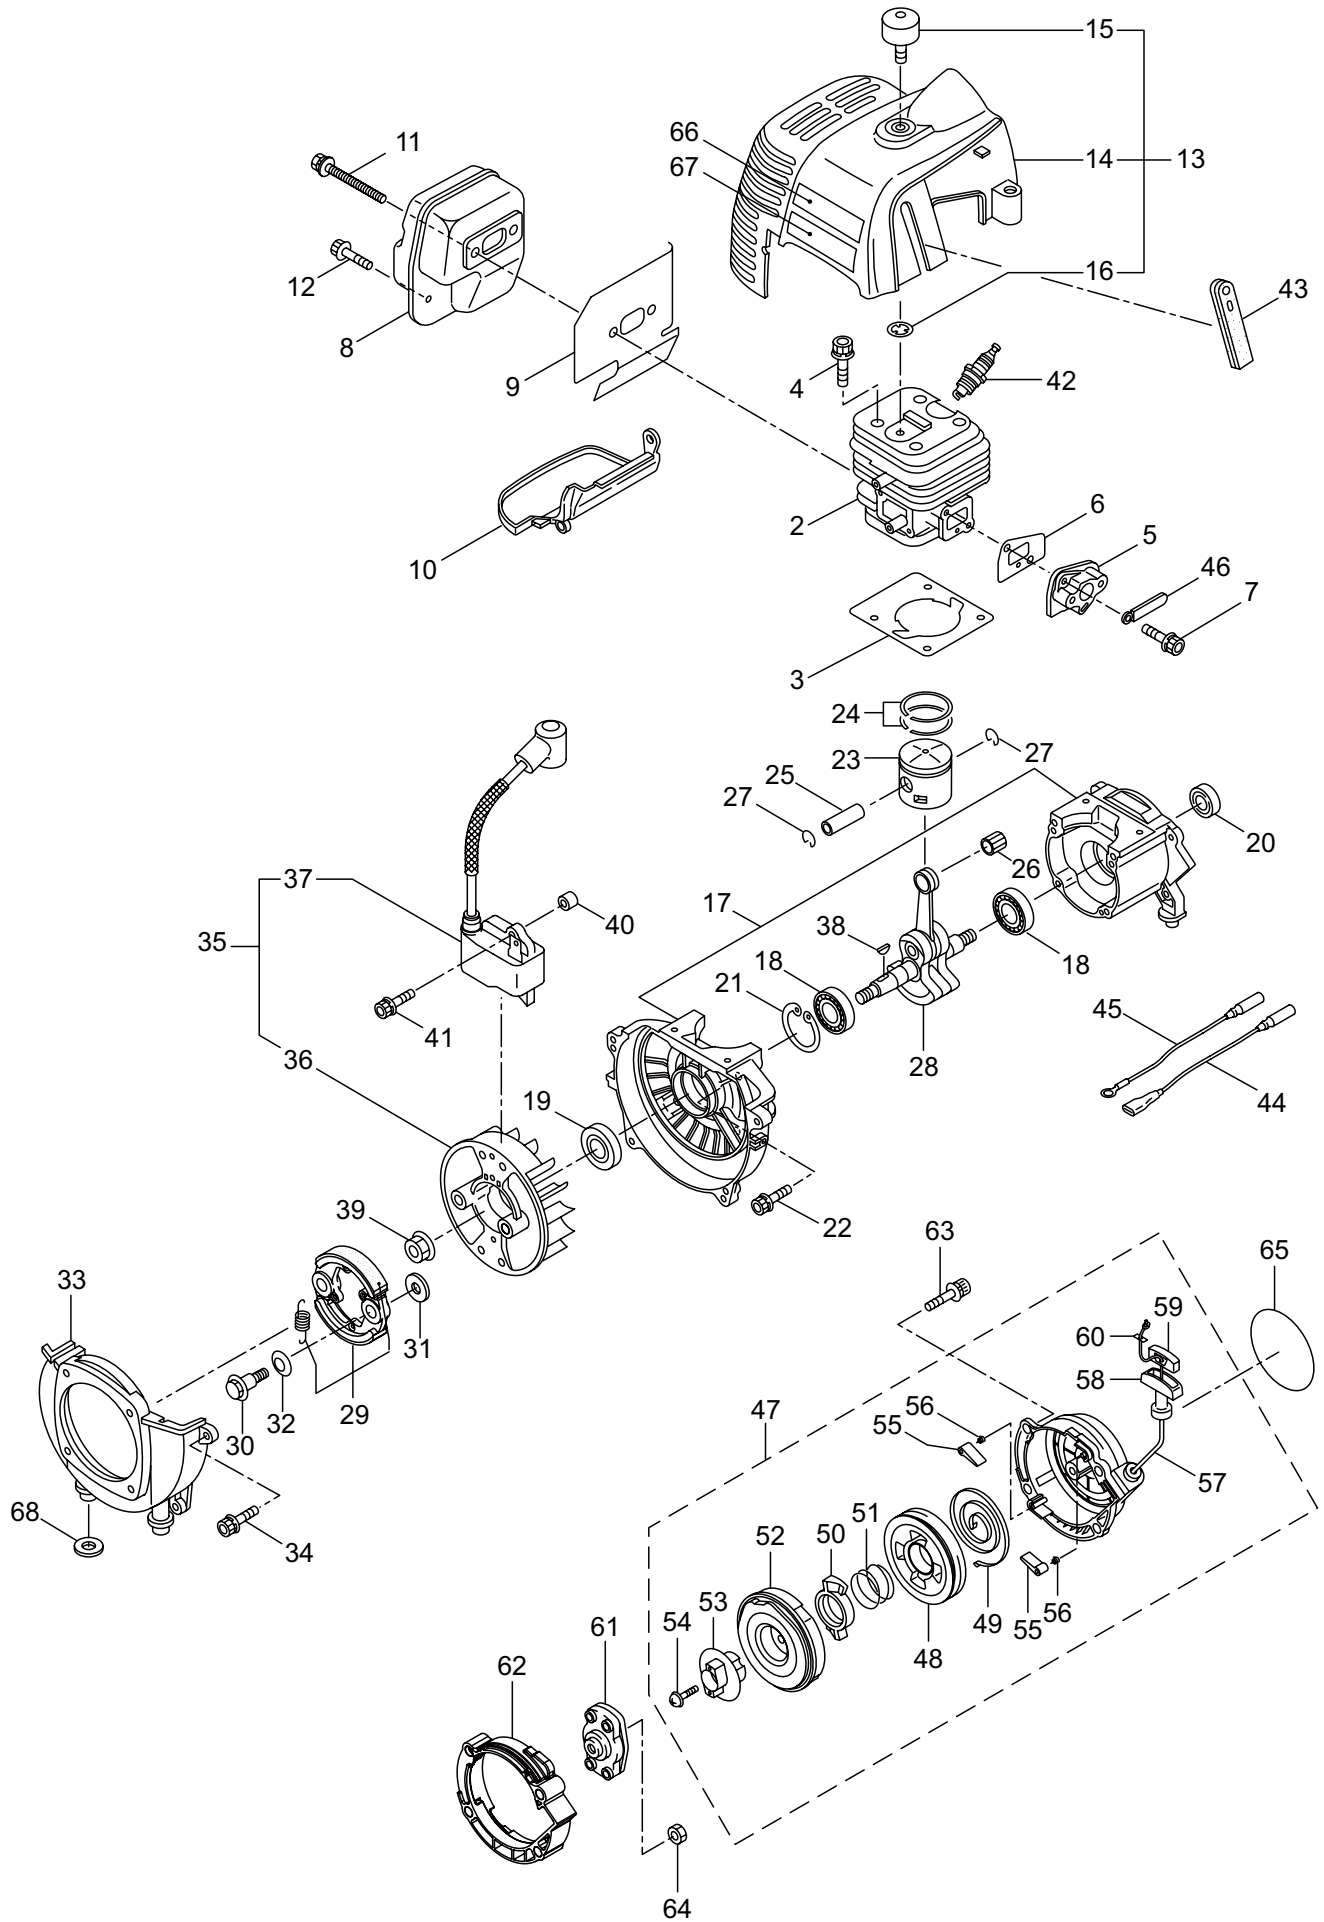

BC5022H-RS

4. ENGINE

Ref. No.	Part No.	Part Name	Q'ty	Remarks
4-1	875709	Engine	1	CE500/17
4-2	288125	Cylinder	1	
4-3	288171	Gasket	1	
4-4	261246	Cap Screw	4	M5x25
4-5	285778	Insulator	1	New gasket required
4-6	285779	Gasket	1	
4-7	265924	Cap Screw	2	M5x25
4-8	288276	Muffler Comp	1	
4-9	285783	Gasket	1	
4-10	285784	Under Cover	1	
4-11	266713	Cap Screw	2	M5x60
4-12	283315	Screw	1	M5x12W-12
4-13	286891	Top Cover Ass'y	1	Incl.14-16
4-14	285786	Top Cover	1	
4-15	285843	Knob	1	
4-16	286362	Washer	1	M6
4-17	288200	Crankcase	1	
4-18	262658	Bearing	2	#6202C3
4-19	246472	Oil Seal	1	
4-20	246471	Oil Seal	1	
4-21	012380	Snap Ring	1	#35
4-22	261612	Cap Screw	4	M5x30
4-23	246091	Piston	1	
4-24	282941	Piston Ring	2	(2)Required
4-25	262749	Piston Pin	1	
4-26	262659	Bearing,Needle	1	KTV111414EG01B2
4-27	262479	Clip,Piston Pin	2	
4-28	285797	Crankshaft/Conn.Rod Ass'y	1	
4-29	286905	Clutch Ass'y	1	
4-30	246377	Clutch Bolt	2	M8x1.25
4-31	262683	Washer	2	8x22xt1.2
4-32	262682	Wave Washer	2	
4-33	282285	Fan Cover	1	
4-34	261250	Cap Screw	4	M5x20
4-35	246097	Magneto Ass'y	1	Incl.36,37
4-36	246074	Rotor/Fan	1	
4-37	279547	Ignition Coil Ass'y	1	
4-38	261076	Woodruff Key	1	3x10
4-39	262731	Nut,Rotor	1	M10
4-40	280381	Spacer	2	
4-41	261256	Cap Screw	2	M4x25
4-42	288264	Spark Plug	1	BPMR8Y
4-43	286988	Grommet	1	
4-44	283735	Wire, Coil	1	
4-45	284541	Wire,Lead	1