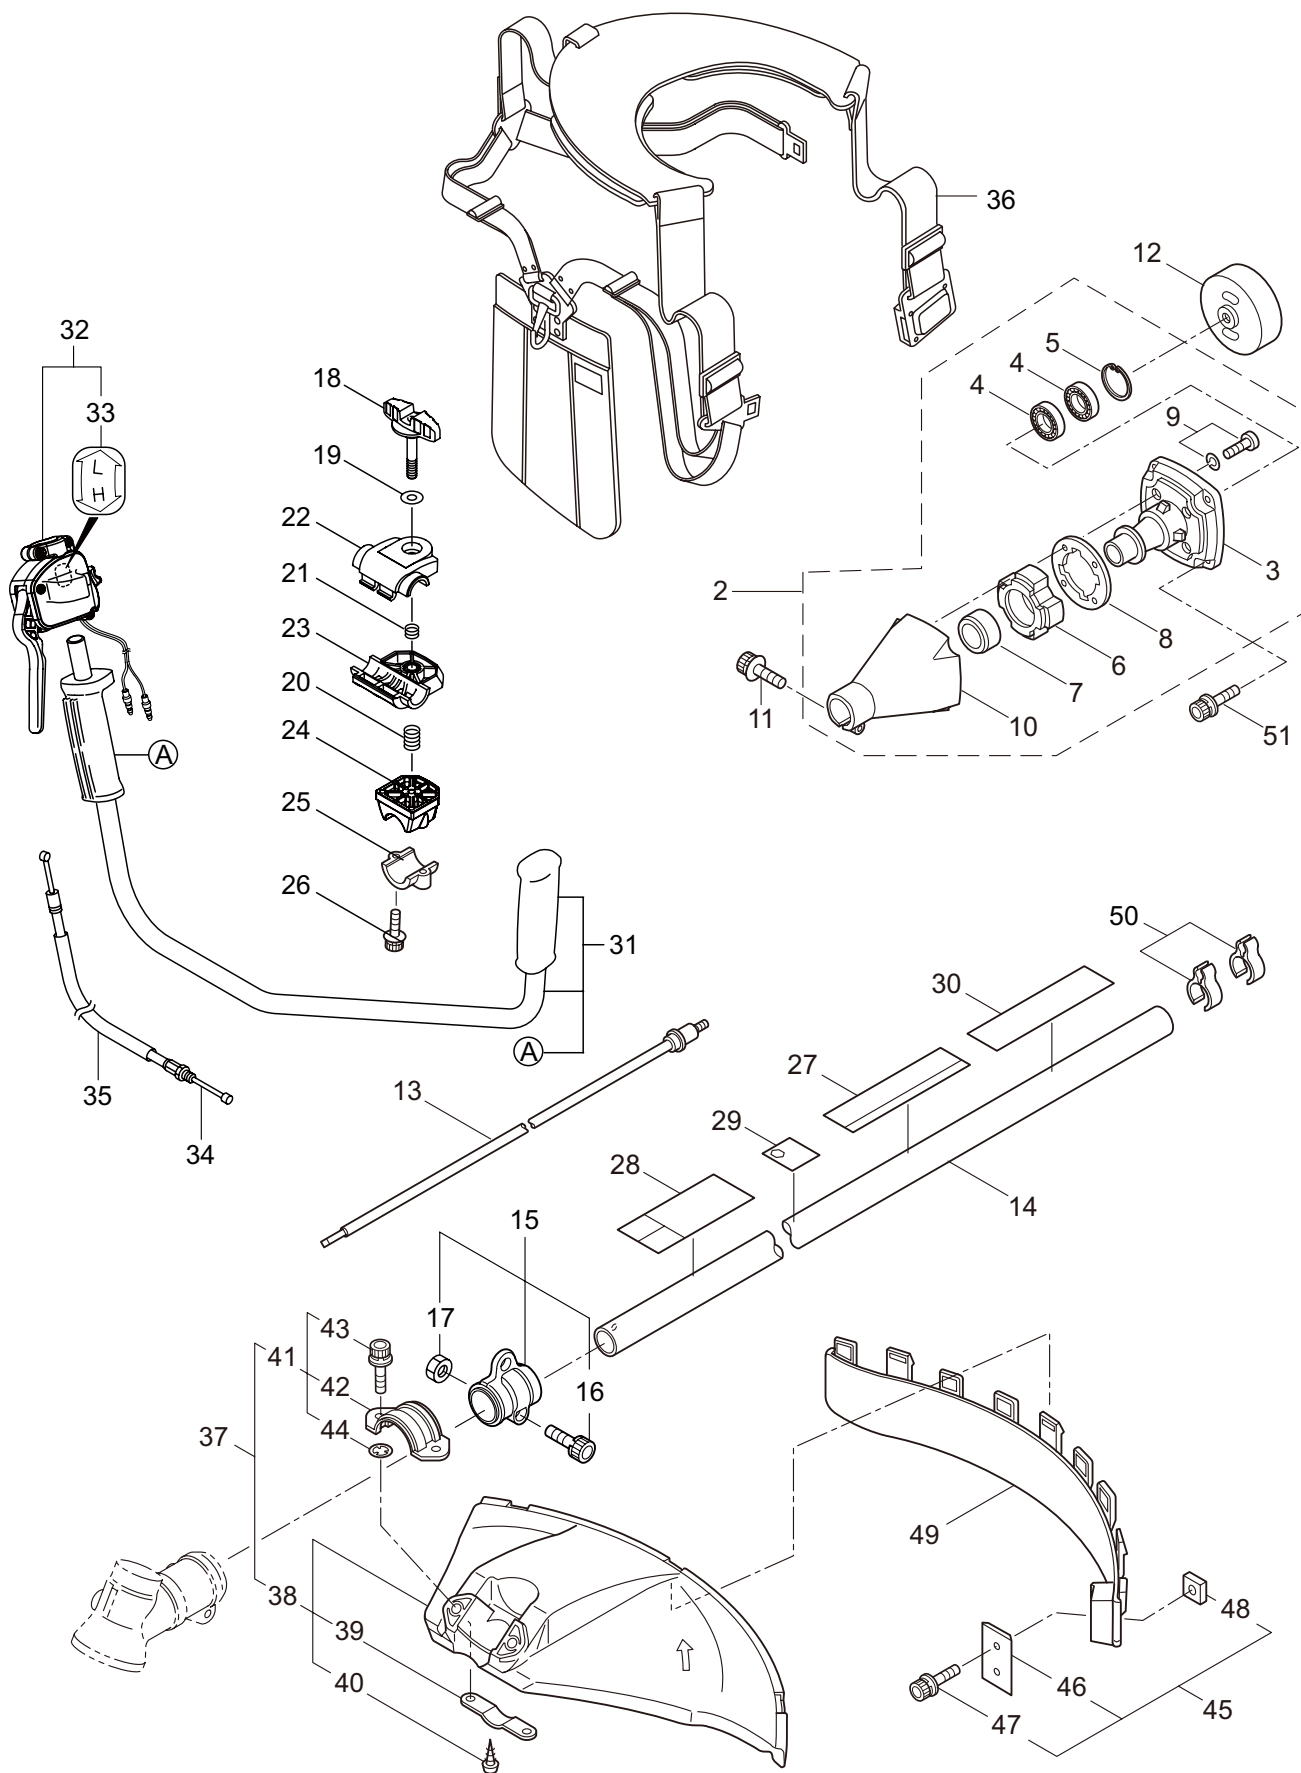

PARTS LIST

BC5022H-RS

CONTENTS

1. PARTS KIT	1
2. MAIN BODY	3
3. GEAR CASE.....	7
4. ENGINE	9
5. CARBURETOR, FUEL TANK	13
6. ACCESSORIES	15

2023. 01.

P/N 525396

BC5022H-RS
2. MAIN BODY

Ref. No.	Part No.	Part Name	Q'ty	Remarks
2-1	365113	BC5022H-RS	1	
2-2	234162	Clutch Case Ass'y	1	Incl.3-10
2-3	234143	Bearing Case	1	
2-4	140474	Bearing	2	#6202ZZ
2-5	012380	Snap Ring	1	#35
2-6	217045	Buffer (A)	1	
2-7	217046	Buffer (B)	1	
2-8	217047	Washer	1	
2-9	092033	Screw	4	M5x15
2-10	227728	Driveshaft Tube Adapter	1	
2-11	217134	Bolt	1	M6x30
2-12	211203	Clutch Drum	1	
2-13	217897	Driveshaft Ass'y	1	
2-14	217900	Driveshaft Tube	1	
2-15	232696	Hanging Bracket Ass'y	1	Incl.16,17
2-16	232700	Bolt	1	M5x25
2-17	126993	Nut	1	M5
2-18	244089	Knob	1	
2-19	127216	Washer	1	M8
2-20	231913	Spring	1	15.6x25.5L
2-21	231914	Spring	1	13.8x15L
2-22	244147	Bracket A	1	
2-23	244148	Bracket B	1	
2-24	244091	Bracket C	1	
2-25	244092	Bracket D	1	
2-26	217134	Bolt	2	M6x30
2-27	244241	Label	1	BC5022H-RS
2-28	223188	Label	1	
2-29	228207	Label	1	
2-30	243344	Label	1	MADE IN JAPAN
2-31	244229	Handle Ass'y	1	
2-32	244230	Throttle Trigger	1	Incl.33
2-33	237241	Label	1	
2-34	243417	Throttle Wire Comp	1	
2-35	243418	Tube	1	790L
2-36	234345	Hanging Strap Ass'y	1	
2-37	232092	Safety Cover Ass'y	1	Incl.38-44
2-38	231262	Safety Cover Ass'y	1	Incl.39,40
2-39	237364	Threaded Bracket	1	
2-40	221580	Screw	1	4x8
2-41	232093	Bracket Ass'y	1	Incl.42-44
2-42	223179	Bracket	1	
2-43	220632	Cap Screw	2	M6x30
2-44	231704	Washer	2	6x13xt1.0
2-45	231882	String Cutter Ass'y	1	Incl.46-48

BC5022H-RS
2. MAIN BODY

Ref. No.	Part No.	Part Name	Q'ty	Remarks
2-46	230747	String Cutter	1	M5x20
2-47	261250	Cap Screw	1	
2-48	228325	Nut	1	
2-49	230748	Cover Extention	1	
2-50	219161	Wire Guide	2	
2-51	219113	Cap Screw	4	M6x20