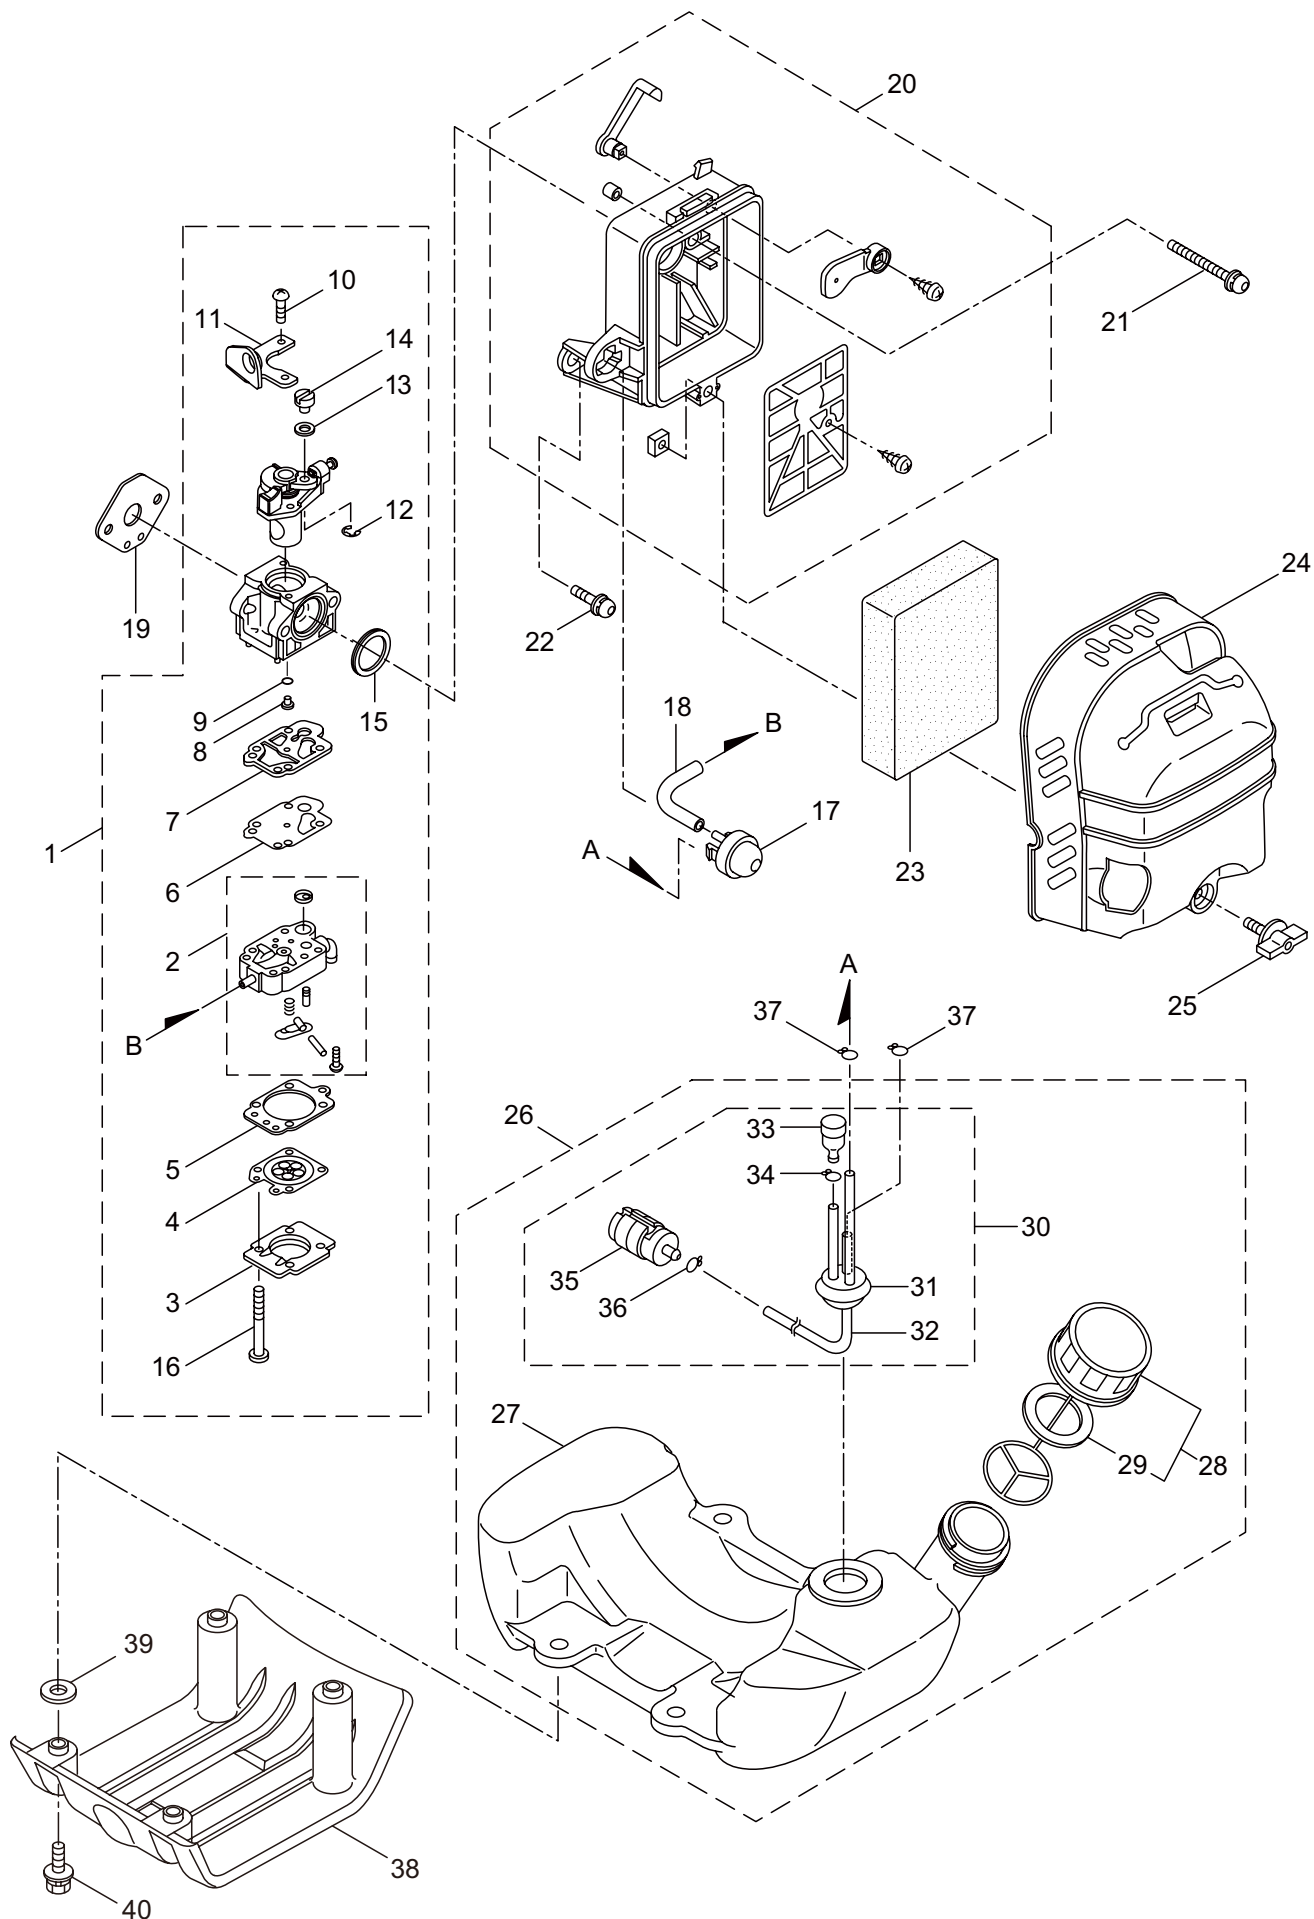

BC5022H-RS

5. CARBURETOR, FUEL TANK

Ref. No.	Part No.	Part Name	Q'ty	Remarks	
5-1	289479	Carburetor Ass'y	1	Incl.2-16	
5-2	283124	Pump Body	1		
5-3	263726	Cover Plate	1		
5-4	283905	Diaphragm, Metering	1		
5-5	263727	Gasket	1		
5-6	262994	Diaphragm,Fuel Pump	1		
5-7	282576	Gasket	1		
5-8	246486	Main Jet	1		
5-9	261871	O-Ring	1		
5-10	261875	Screw	2		
5-11	264677	Bracket	1		
5-12	261876	E-Ring	1		
5-13	264678	Washer	1		
5-14	261658	Swivel	1		
5-15	261657	Packing	1		
5-16	263737	Screw	4		
5-17	282299	Pump	1		
5-18	282512	Fuel Pipe	1		
5-19	282301	Gasket	1		
5-20	249203	Case A Ass'y	1		
5-21	261814	Cap Screw	2	M5x50	
5-22	264807	Cap Screw	1	M5x16	
5-23	282306	Element	1		
5-24	285814	Cleaner Cover	1		
5-25	279350	Knob	1		
5-26	286893	Fuel Tank Ass'y	1	Incl.27-36	
5-27	286067	Fuel Tank	1	Incl.29	
5-28	275306	Fuel Tank Cap Ass'y	1		
5-29	274875	Gasket	1	Incl.31-36	
5-30	286794	Fuel Pipe Pick-up Ass'y	1		
5-31	268065	Grommet	1		
5-32	262649	Fuel Pipe	1		
5-33	261590	Breather	1		
5-34	261117	Clip	1		
5-35	247107	Filter Ass'y	1		
5-36	261117	Clip	1		
5-37	261117	Clip	2		
5-38	285819	Stand	1		
5-39	285735	Packing	4		
5-40	281714	Cap Screw	4		M5x20